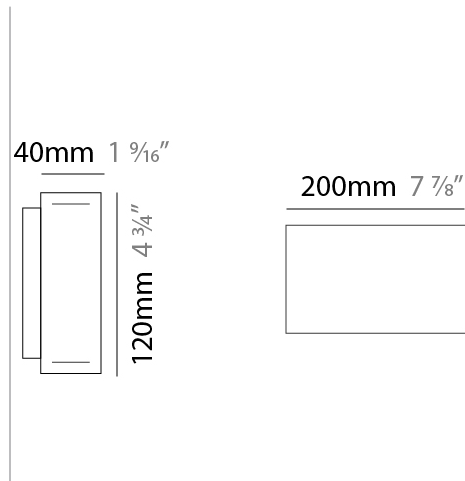

PROJECT
TYPE
SPECIFIER
QUANTITY
DATE

LED120 SURFACE

D73027- -
base number   Color   Finish
                         Temperature   Options

1. To build a product code in our configurator select the specify button on the base model # product page
2. To build a manual product code on this datasheet choose from the options listed below in blue font and add the suffix to the base model #

GENERAL

Series: Woodlin
Subseries: LED120
Brand: Tunto
Division: Design
Mounting Type: Surface
Mounting Location: Wall
Subcategory: Profile

PHYSICAL

Shape: Rectangle
Length (mm): 200
Length (in): 7 7/8
Width (mm): 40
Width (in): 1 9/16
Height (mm): 120
Height (in): 4 3/4
Extension (mm): 40
Extension (in): 1 9/16
Light Distribution: Direct / Indirect
Diffuser: Opal
Fixture Finish: [WAL / ASH / OAK / BLK / WHI](#)
Fixture Material: Wood

ELECTRICAL

Lamp Type: LED
Input Wattage (W): 6
Total Output Wattage (W): 4.5
Dimming: Tri-Mode (Non-Dimming and Phase Dimming (120Vac only) and 0-10V Dimming)
Driver Included: Yes
Driver Location: Remote
Driver Type: Constant Current - Universal
Driver Class: Class 2
Housing: ENCP3
Input Voltage (V): 120 - 277
Constant Current (MA): 500

LED

Color Temperature (°K): [2700 / 3000 / 4000](#)
Max. Delivered Lumen (lm): 300
CRI: >93 CRI
Lamp Life (hrs): 50000

OPTICAL

RATINGS AND CERTIFICATIONS

Certified By: Certified for North American Standards
IP rating: IP20