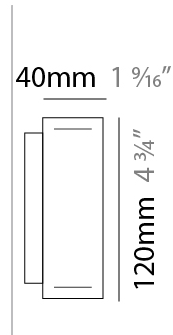

LED120 SURFACE

D73029-

base number   Color   Finish
Temperature   Options

1. To build a product code in our configurator select the specify button on the base model # product page
2. To build a manual product code on this datasheet choose from the options listed below in blue font and add the suffix to the base model #

GENERAL

Series: Woodlin
Subseries: LED120
Brand: Tunto
Division: Design
Mounting Type: Surface
Mounting Location: Wall
Subcategory: Profile

PHYSICAL

Shape: Rectangle
Length (mm): 700
Length (in): 27 ⁹/₁₆
Width (mm): 40
Width (in): 1 ⁹/₁₆
Height (mm): 120
Height (in): 4 ³/₄
Extension (mm): 40
Extension (in): 1 ⁹/₁₆
Light Distribution: Direct / Indirect
Diffuser: Opal
Fixture Finish: WAL / ASH / OAK / BLK / WHI
Fixture Material: Wood

ELECTRICAL

Lamp Type: LED
Input Wattage (W): 31
Total Output Wattage (W): 25.3
Dimming: Tri-Mode (Non-Dimming and Phase Dimming (120Vac only) and 0-10V Dimming)
Driver Included: Yes
Driver Location: Remote
Driver Type: Constant Current - Universal
Driver Class: Class 2
Housing: ENCP3
Input Voltage (V): 120 - 277
Constant Current (MA): 700

LED

Color Temperature (°K): 2700 / 3000 / 4000
Max. Delivered Lumen (lm): 1500
CRI: >93 CRI
Lamp Life (hrs): 50000

OPTICAL

RATINGS AND CERTIFICATIONS

Certified By: Certified for North American Standards
IP rating: IP20

PROJECT
TYPE
SPECIFIER
QUANTITY
DATE

700mm 27 ⁹/₁₆"

Indirect